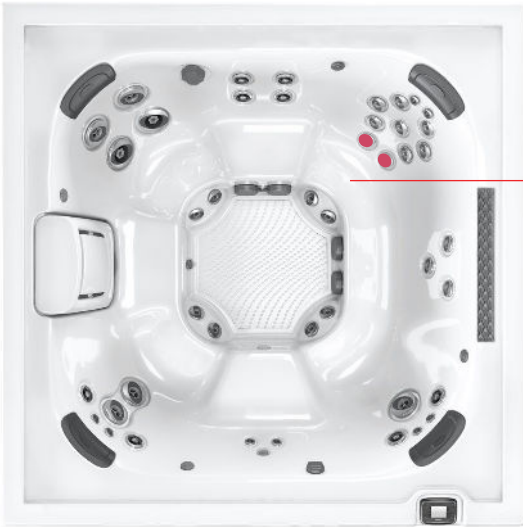

J-LX® Collection

Sleek, modern styling.
 Sought after size and comfortable seating.
 Feature-rich similarities to J-400™ models.
 Energy-efficient insulation combination is standard.
 Competitively priced for the style and outperforms in benefits.

Model
J-LX®

Model
J-LXL®

Platinum, Smoked Ebony, Black Metal

Porcelain, Modern Hardwood, Black Metal

Porcelain, Brushed Gray, Brushed Metal

Specs

91 x 91 x 34 in | 231 x 231 x 86 cm
 7-8 Seats in J-LX® | 5-6 Seats in J-LXL®
 41 Jets in J-LX® | 39 in J-LXL®
 2 ProFusion™ Shell Colors
 3 ProFinish™ Cabinet Colors
 Metallic Accent Exterior Corner Lights

Experience

Patent-Pending **IR + Red Light** Therapy
 RX Massage + Integration for Shoulders
 MX Jets in Exclusive Placement
 FX Jets Throughout
 Infinity Edge Cascading Waterfall

Clean Water

Exclusive, Sleek Filter Shield
 5-stage Filtration
 CLEARRAY Active Oxygen® System
 CLEARRAY® On-Demand
 @ease® Cartridge Holder (USA Only)

Design

6" Floating ProPolymer Base
 Upgraded Energy-Efficient Insulation